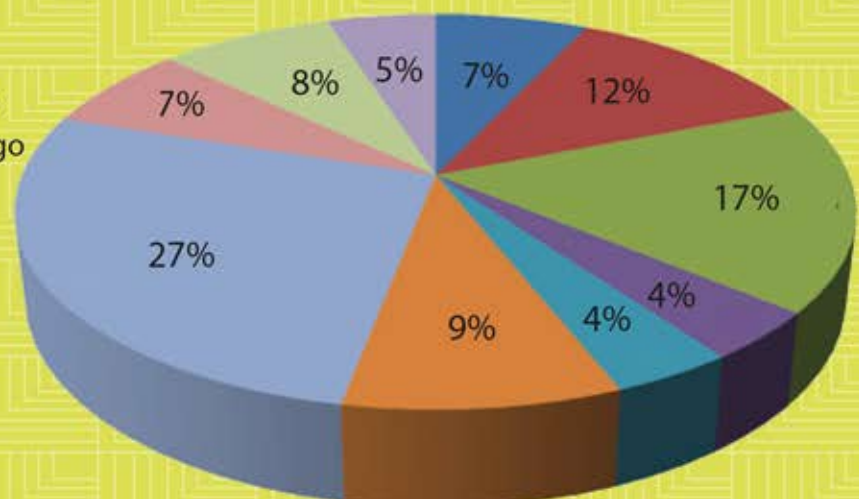

Visitors Industry Profile

- Auto manufacturing -
- Mechanical Machinery engineering
- Architect, Building & Construction, Contracting company
- Retail, Home appliances & clothing industry
- IT & Electronic Equipment
- Plastics & Packaging
- Solar / Energy / Electrical Power
- Financial Investors & Venture capitalists
- Logistics, Warehousing, Shipping & Cargo
- Others