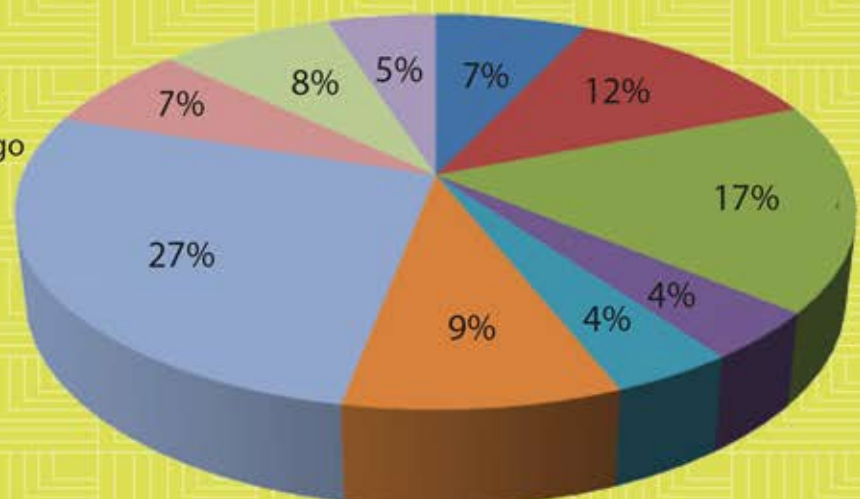

Visitors Industry Profile

- Auto manufacturing -
- Mechanical Machinery engineering
- Architect, Building & Construction, Contracting company
- Retail, Home appliances & clothing industry
- IT & Electronic Equipment
- Plastics & Packaging
- Solar / Energy / Electrical Power
- Financial Investors & Venture capitalists
- Logistics, Warehousing, Shipping & Cargo
- Others